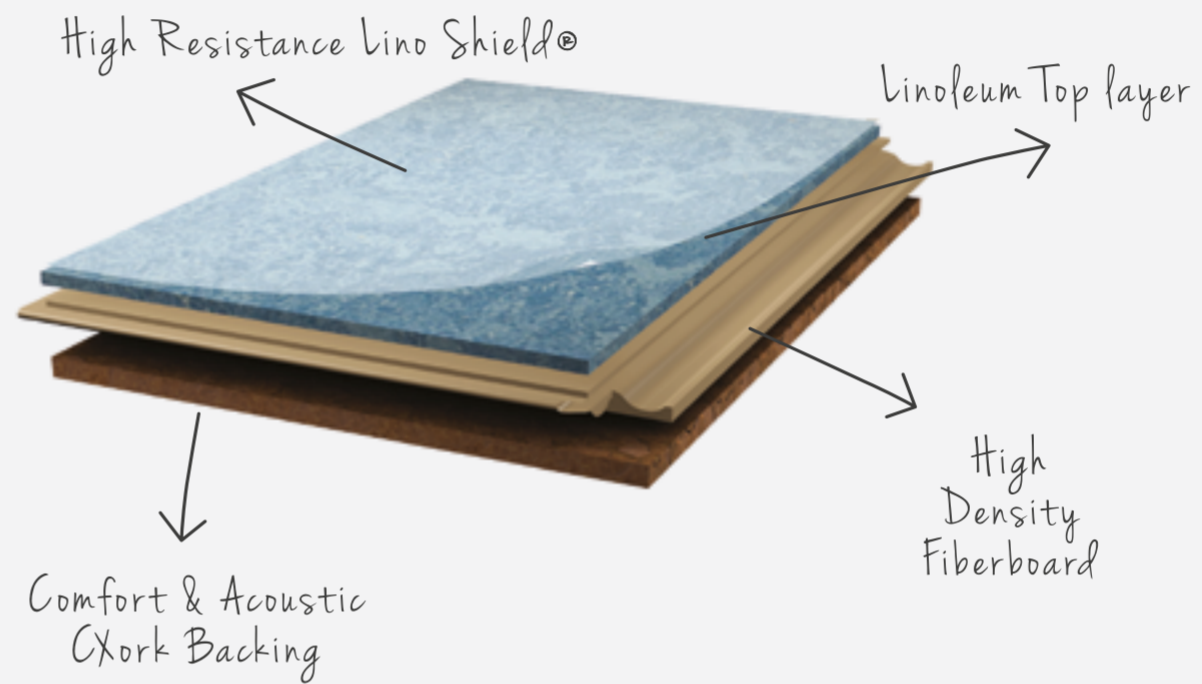

FLOATING SYSTEM

Eco friendly click systems with cork underlayment and linoleum top

F FLOATING

Natural flooring with **durability & design**

Dimensions (mm)	Bevel Available
900 x 300 x 11	No

OK RADIANT HEATING

ANTI-SLIPPERY

EASY TO INSTALL

RESISTANT

UNICLIC®