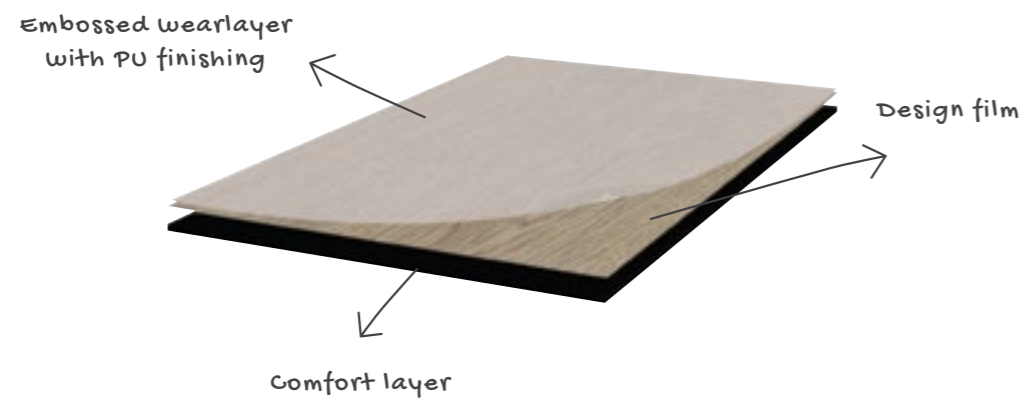

GLUE DOWN

NO LIMITS ON INSTALLATION & NO JOINTS NEEDED.

Safe & clean solution for all situations.

Dryback solution which will guarantee a long lasting life of your floor.

GLUE
DOWN

OK RADIANT
HEATING

ULTRA
THIN

WATER
PROOF