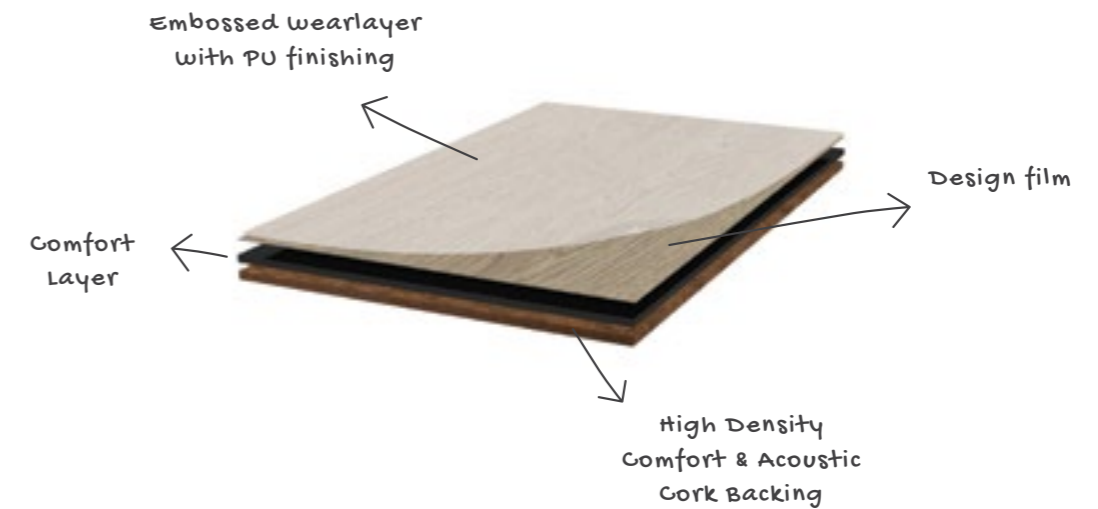

GLUE DOWN PLUS

DRYBACK SOLUTION WITH EXTRA COMFORT.

No limits on installation & no joints needed.

EXTRA WARMTH
AND COMFORT

GLUE
DOWN

OK RADIANT
HEATING

SOUND
REDUCTION

WATER
RESISTANT