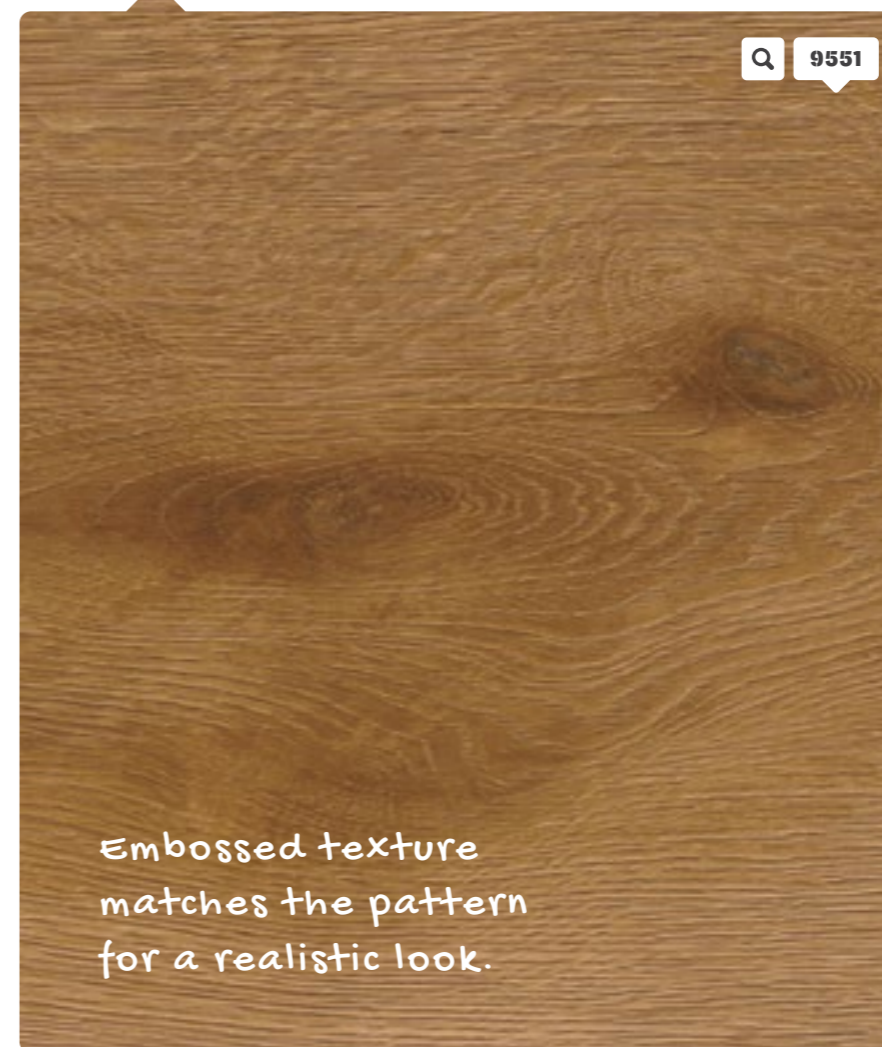

# Lungo Senses COLLECTION

EMBOSS  
REGISTERED / REGULAR WOOD  
SEMI-MATTE

BEVEL  
MICRO BEVEL

HIGH TRAFFIC

- F FLOATING
- SPC RIGID CLICK
- SPC+ RIGID CLICK PLUS
- GD GLUE DOWN

9551

Unique design  
with 1800 plank.