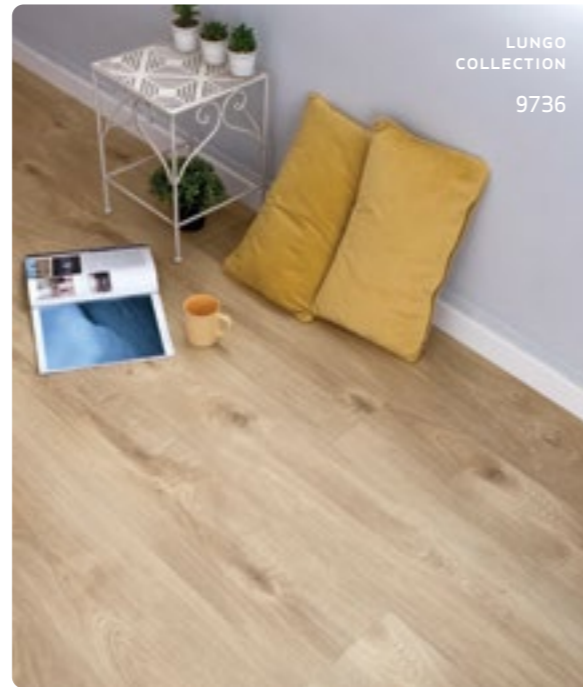

# Lungo COLLECTION

**EMBOSS**  
REGULAR WOOD  
SEMI-MATTE

**BEVEL**  
MICRO BEVEL

**HIGH TRAFFIC**

- F**  
FLOATING
- SPC**  
RIGID CLICK
- SPC+**  
RIGID CLICK PLUS
- GD**  
GLUE DOWN

9701

Stylish,  
Sophisticated  
& Uncomplicated  
floors.